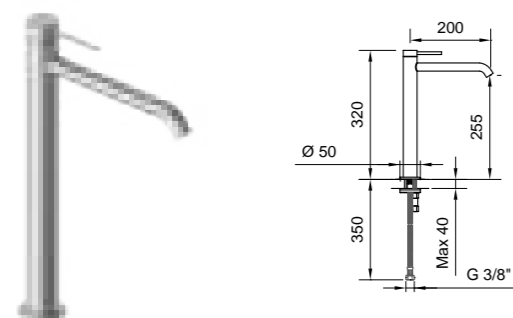

Miscelatore lavabo alto senza scarico
Basin mixer with high spout, no drain

Inox Spazzolato | Inox Brushed
BT STL X LA03