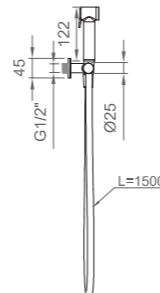

DOCCETTA SANITARIA | SHOWER KIT FOR WC

Kit in ottone con presa d'acqua e rubinetto on/off integrato. Flessibile antitorsione 1500 mm. Doccetta Sanitaria.

Shower kit with water outlet and integrated on/off mixer.
1500 mm anti-twist hose
Hand spray

Cromo | Chrome

BN KIT C KI51