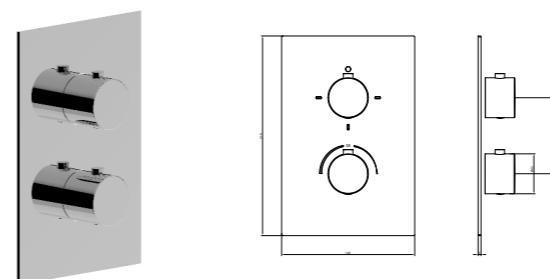

CONVIVIO

Set esterno per incasso termostatico universale 3 vie round
External set for thermostatic concealed body 3 ways round

Cromo | Chrome
BT TRM C IN10

Corpo incasso a pag 207
Concealed mixer p. 207