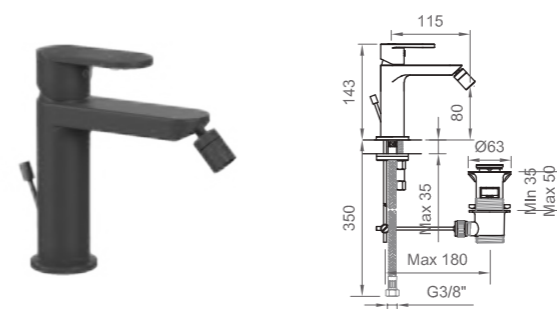

VERSILIA NERO | VERSILIA BLACK

Miscelatore bidet con scarico,
aeratore orientabile
Bidet mixer with drain and swivelling aerator

●
Nero opaco | Matt black
BT VER K BI01