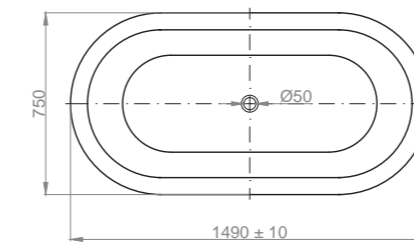

IBIZA

Con troppo pieno integrato.
Capacità: 160 lt
Peso netto: 41 kg
Peso a pieno: 201 kg
Piedini inclusi e regolabili
Piletta click-clack inclusa
Sifone incluso

Concealed overflow.
Capacity: 160 ltr
Net weight: 41 kg
Full weight: 201 kg
Feet included and adjustable
Pop-up waste included
Trap included

Bianco Lucido | Glossy white

BV ACR L IBIZ 0001