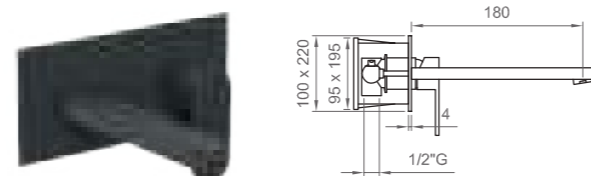

ø35 mm
Restanti modelli
All other models

VERSILIA NERO | VERSILIA BLACK

Miscelatore lavabo con scarico
Basin mixer with drain

●
Nero opaco | Matt black
BT VER K LA01

Miscelatore lavabo a parete completo
di box incasso, bocca 180 mm
Wall-mounted basin mixer complete
with concealed box, 180 mm spout