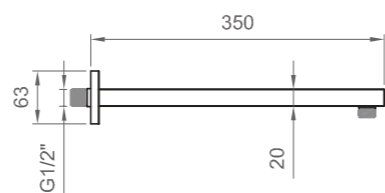

BRACCI DOCCIA | SHOWER ARMS

OTTONE | BRASS

Braccio doccia in ottone
Brass shower arm

Braccio doccia in ottone
Brass shower arm

L 300 mm

Cromo | Chrome
BN BRA C BR18

L 350 mm

Nero opaco | Matt black
BN BRA K BR08

L 350 mm

Cromo | Chrome
BN BRA C BR08