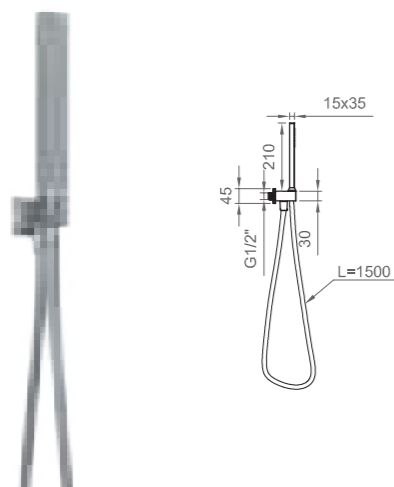

KIT DOCCIA | SHOWER KITS

Supporto doccia fisso in ottone con presa acqua integrata. Flessibile antitorsione 1500 mm
Doccetta in ottone.
Fixed brass wall bracket with concealed water outlet.
1500 mm anti-twist hose and brass stick handset.

●
Cromo | Chrome
BN KIT C KI12