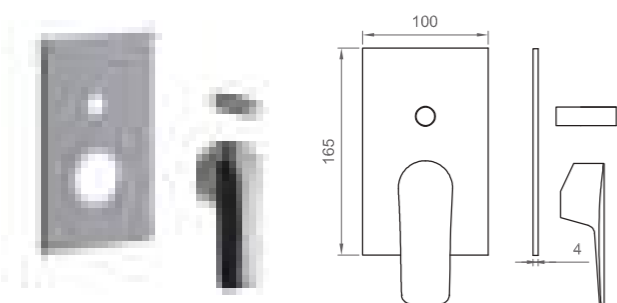

External set for UNIVERSAL concealed 1-way shower
mixer: plate + handle

Cromo | Chrome

BT CON C IN02

Corpo incasso a pag 206
Concealed mixer p. 206

CONVIVIO

Set esterno per incasso doccia UNIVERSALE, 2 vie: piastra + leva
 External set for UNIVERSAL concealed 2-way shower: plate + handle