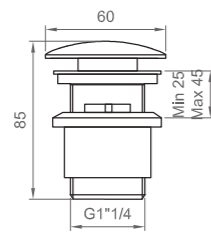

PILETTE | WASTE

Piletta tonda 1"1/4 click clack con troppo pieno
1 1/4" pop-up waste with overflow

Cromo | Chrome
BT SCA C VR50