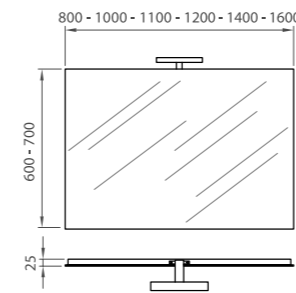

TORNA ALL'INDICE
BACK TO INDEX

SPECCHI | MIRRORS

RETTANGOLARI | RECTANGULAR

Specchio rettangolare
con lampada a led reversibile
Rectangular mirror with LED light (reversible)

600x800 mm

BE SPE L RETT 6080

700x1200 mm