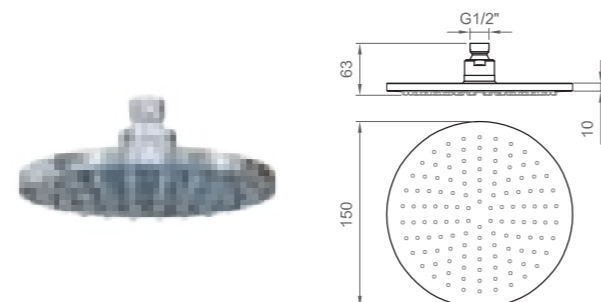

- 

Nero opaco | Matt Black
BN SOF K SF25

A MURO | WALL MOUNTED

ABS

Soffione quadrato in ABS, monogetto.
Square overhead single cast ABS shower head.

200x200 mm

Cromo | Chrome
BN SOF P SF10

Soffione tondo in ABS, monogetto.
Round overhead single cast ABS shower head.