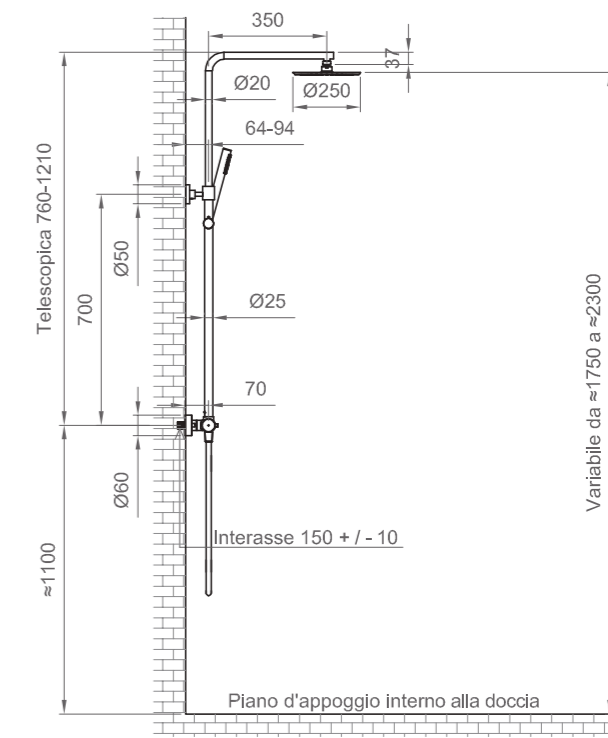

ROUND-T

Colonna telescopica con miscelatore dotata di deviatore a 2 vie in dischi ceramici.
Soffione in acciaio inox Ø 250mm.
Flessibile antitorsione conico (1500mm).
Doccetta in ottone.

Telescopic column with mixer, equipped with 2-way ceramic disk diverter.
Ø 250 mm overhead stainless steel shower head.
Conical anti-twist hose (1500 mm).
Brass handset.

Cromo | Chrome

BN COL C RMIX 0012