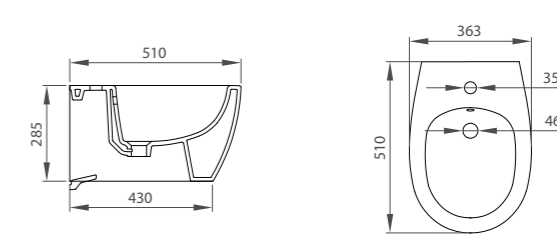

Bidet sospeso, installazione filo parete con troppo pieno, foro per rubinetteria.
Ceramica vetro china, accessori per il fissaggio inclusi.

Wall-mounted bidet, back to wall with overflow, mixer hole.
Vitreous china, fixing kit included.

○
Bianco lucido | Glossy white

BC KTE L BIDE 0001

○
Bianco opaco | Matt white

BC KTE O BIDE 0001

●
Grigio opaco | Matt grey

BC KTE G BIDE 0001

●
Nero opaco | Matt black

BC KTE K BIDE 0001