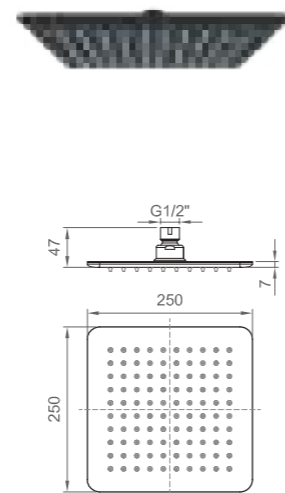

Soffione in acciaio inox, anche per installazioni esterne, snodo orientabile
Stainless steel shower head with swivelling aerator, also for outdoor showers

- Nero opaco | Matt Black
  BN SOF K SF28