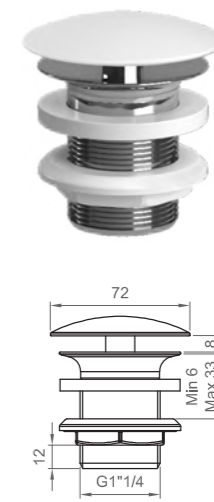

Piletta tonda 1" 1/4 con scarico libero
1 1/4" round waste with free flow

Bianco opaco | Matt white
BT SCA W VR66