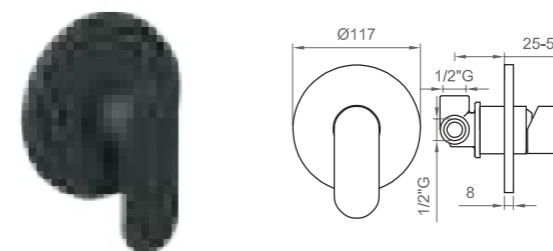

Miscelatore incasso doccia, 1 via
Concealed 1-way shower mixer

●
Nero opaco | Matt black
BT VER K IN05