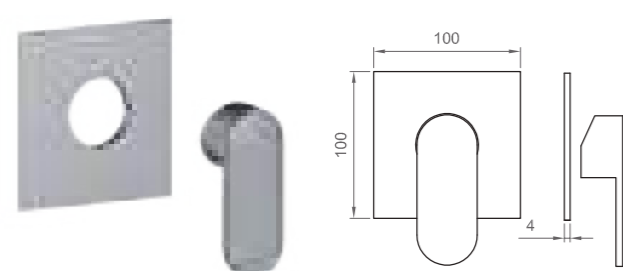

Set esterno per incasso doccia UNIVERSALE,
1 via: piastra quadra + leva
External set for UNIVERSAL concealed 1-way shower:
square plate + handle

Cromo | Chrome
BT VER C IN02

Corpo incasso a pag 206
Concealed mixer p. 206