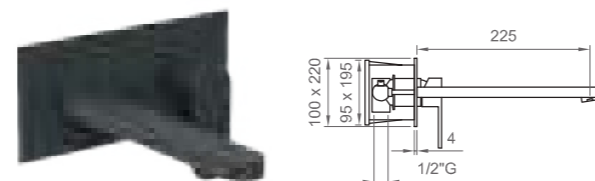

Miscelatore lavabo a parete completo
di box incasso, bocca 225 mm
Wall-mounted basin mixer complete
with concealed box, 225 mm spout

●
Nero opaco | Matt black
BT VER K LA12

Piletta click-clack a pag 117
Pop-up waste p. 117