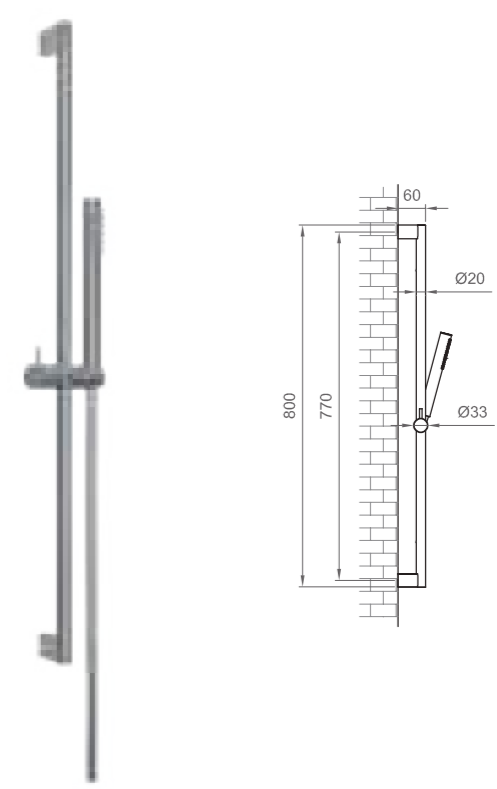

Asta doccia tonda.
Flessibile antitorsione conico (1500mm).
Doccetta in ottone ad una funzione.

Round chrome shower rail.
Conical anti-twist hose (1500 mm).
Brass handset with one setting.

Cromo | Chrome

BN AST C AS41