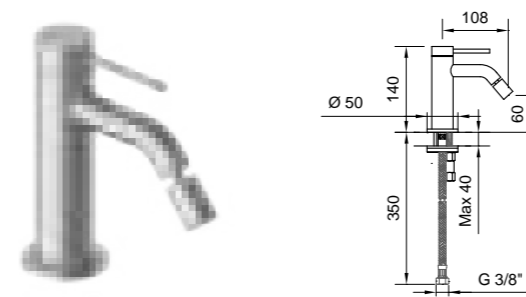

STILOX

Miscelatore bidet senza scarico,
aeratore orientabile
Bidet mixer without drain and swivelling aerator

Inox Spazzolato | Inox Brushed
BT STL X BI01