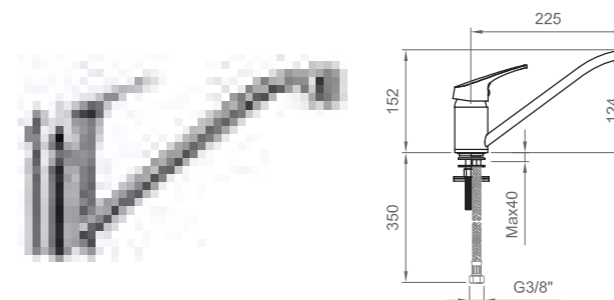

Miscelatore lavello monoforo con bocca orientabile
Cartuccia Ø 40 mm
Single-hole swivel spout sink mixer.
Cartridge Ø 40 mm

●
Cromo | Chrome
BT KIM C LA05