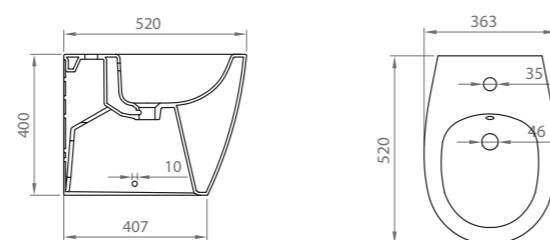

Bidet a terra, installazione filo parete con troppo pieno, foro per rubinetteria.
Ceramica vetro china, accessori per il fissaggio inclusi.

Floor-mounted bidet, back to wall with overflow, mixer hole.
Vitreous china, fixing kit included.

○
Bianco lucido | Glossy white

BC KTE L BIDE

○
Bianco opaco | Matt white

BC KTE O BIDE

●
Grigio opaco | Matt grey

BC KTE G BIDE

●
Nero opaco | Matt black

BC KTE K BIDE