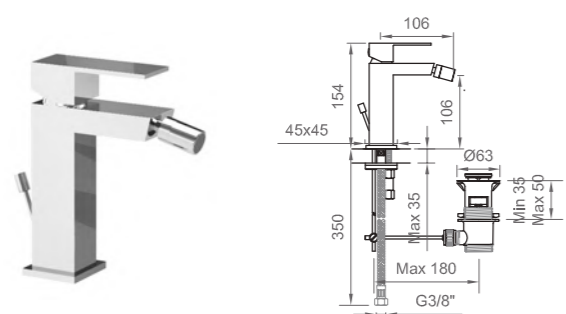

Miscelatore bidet con scarico, aeratore con snodo orientabile
Bidet mixer with waste, with ball-joint aerator

●
Cromo | Chrome
BT ITR C BIF1