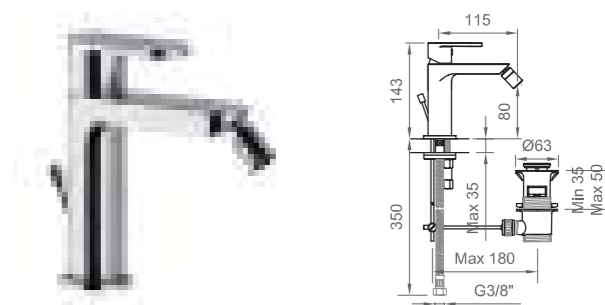

Miscelatore bidet con scarico,
aeratore orientabile
Bidet mixer with drain and swivelling aerator

●
Cromo | Chrome
BT VER C BI01