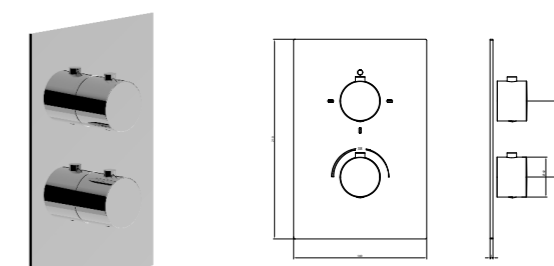

Set esterno per incasso termostatico universale 3
vie round
External set for thermostatic concealed body 3 ways round

Cromo | Chrome
BT TRM C IN010

Corpo incasso a pag 207
Concealed mixer p. 207