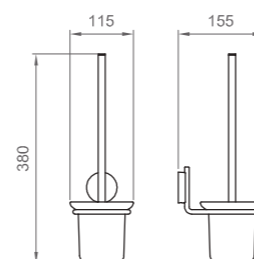

Portascopino da parete
con bacinella in vetro satinato
Wall-mounted brush holder, satin glass finish

● Cromo | Chrome
BH JOY C SC01