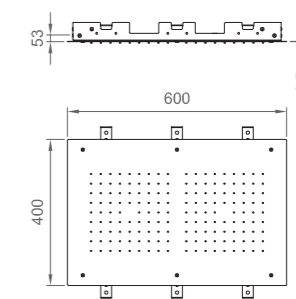

Soffione a soffitto rettangolare, effetto PIOGGIA
Concealed rectangular overhead RAIN shower head

600x400 mm

Cromo | Chrome
BN SOF X SF50