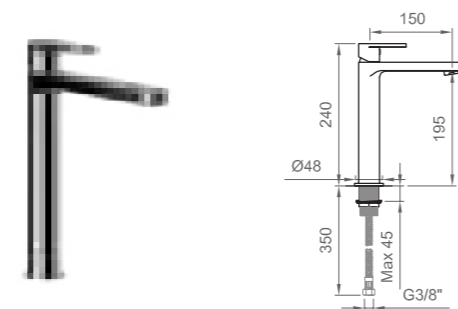

Miscelatore lavabo medio senza scarico
Basin mixer with medium spout, no drain

●
Cromo | Chrome
BT VER C LA08