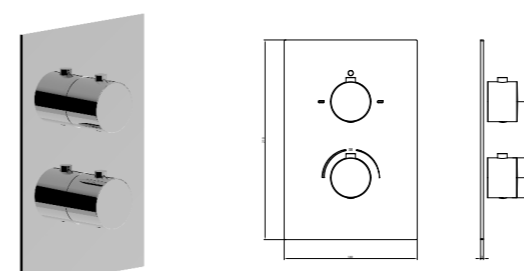

Set esterno per incasso termostatico universale 2
vie round
External set for thermostatic concealed body 2 ways round

Cromo | Chrome
BT TRM C IN08

Corpo incasso a pag 207
Concealed mixer p. 207