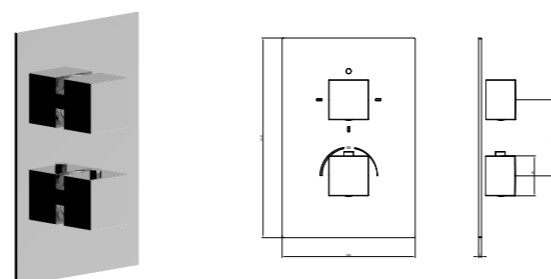

Set esterno per incasso termostatico universale 3
vie square
External set for thermostatic concealed body 3 ways square

Cromo | Chrome
BT TRM C IN11

Corpo incasso a pag 207
Concealed mixer p. 207