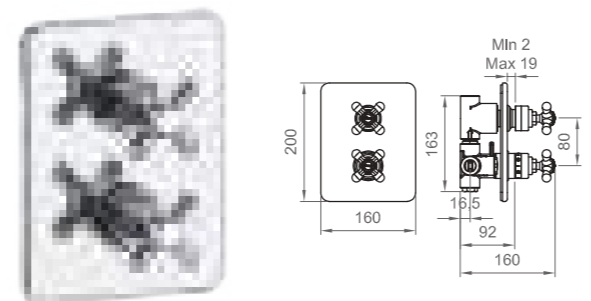

Miscelatore incasso termostatico,
botone di sicurezza, 2 vie
Concealed thermostatic 2-way mixer with safety button

●
Cromo | Chrome
BT TRM C IN05