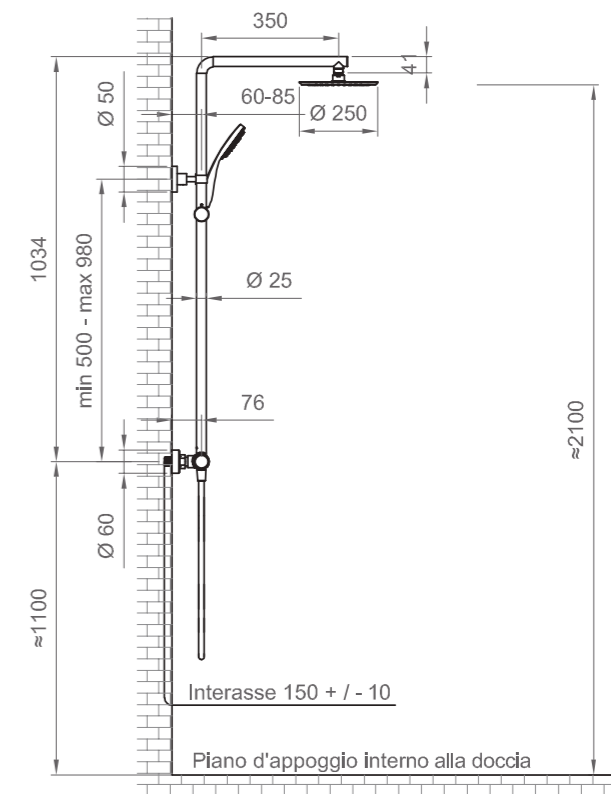

ROUND

Colonna con miscelatore termostatico dotata di deviatore a 2 vie in dischi ceramici.
Soffione in acciaio inox Ø 250mm.
Flessibile antitorsione conico (1500mm).
Doccetta in ABS.

Column with thermostatic mixer, equipped with 2-way ceramic disk diverter.
Ø 250 mm overhead stainless steel shower head.
Conical anti-twist hose (1500 mm).
ABS handset.

Nero opaco | Matt black

BN COL K RTRM 0001