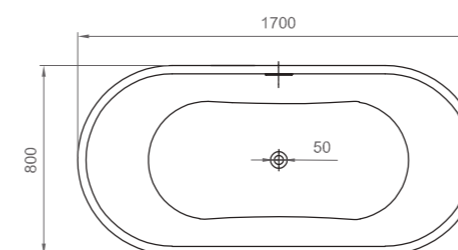

Con troppo pieno integrato.
Capacità: 260 lt
Peso netto: 46 kg
Peso a pieno: 306 kg
Sifone incluso
Piedini inclusi e regolabili
Piletta click-clack inclusa

Concealed overflow.
Capacity*: 260 ltr
Net weight: 46 kg
Full weight: 306 kg
Trap included
Feet included and adjustable
Pop-up waste included

Bianco Lucido | Glossy white
BV ACR L SANT 0001