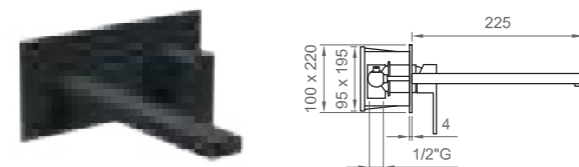

ITALIA R NERO | ITALIA R BLACK

Miscelatore lavabo a parete compreso di box incasso, bocca 225 mm
Wall-mounted basin mixer complete with concealed box, 225 mm spout

●
Nero opaco | Matt black
BT ITR K LA20