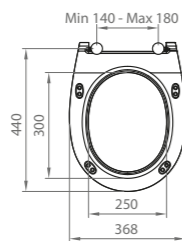

BC KTE G BIDE 0001

●
Nero opaco | Matt black

BC KTE K BIDE 0001

SEDILE KITE | KITE SEAT

Sedile termoindurente con chiusura soft-close e sgancio rapido

Slim thermoset seat, with soft-close and quick release system