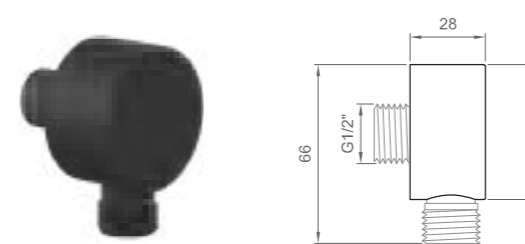

Pres**a** d'acqua in ottone
Brass water outlet wall elbow

Nero opaco | Matt black
BN PRE K PA10