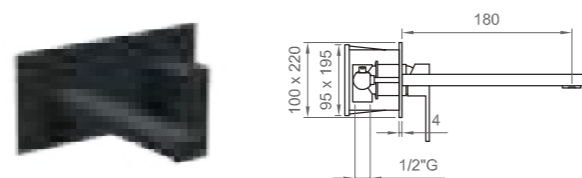

Miscelatore lavabo a parete compreso di box incasso, bocca 180 mm
Wall-mounted basin mixer complete with concealed box, 180 mm spout

●
Nero opaco | Matt black
BT ITR K LA19

Piletta click-clack a pag 117
Pop-up waste p. 117