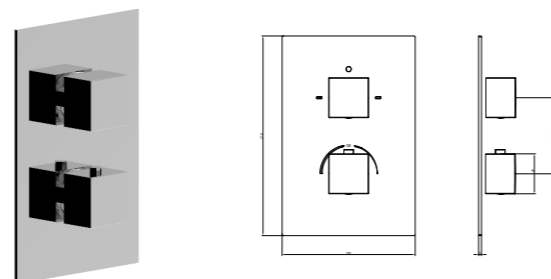

Set esterno per incasso termostatico universale 2
vie square
External set for thermostatic concealed body 2 ways square

Cromo | Chrome
BT TRM C IN09

Corpo incasso a pag 207
Concealed mixer p. 207