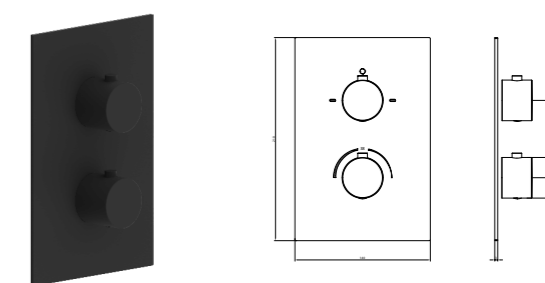

Set esterno per incasso termostatico
universale 2 vie round
External set for thermostatic concealed body 2 ways
round

●
Nero opaco | Matt black
BT TRM K IN08

Corpo incasso a pag 207
Concealed mixer p. 207