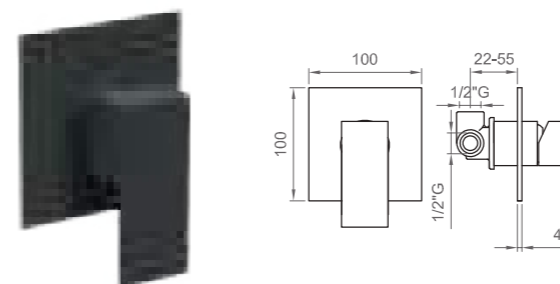

Miscelatore incasso doccia, 1 via
Concealed 1-way shower mixer

●
Nero opaco | Matt black
BT ITR K IN02