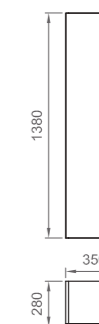

Colonna 1 anta reversibile
Tall cabinet with a reversible door

Grigio nuvola | Cloud grey
BE TEO N COLO 3513

Grigio cemento | Concrete grey
BE TEO C COLO 3513

Rovere | Oak
BE TEO R COLO 3513