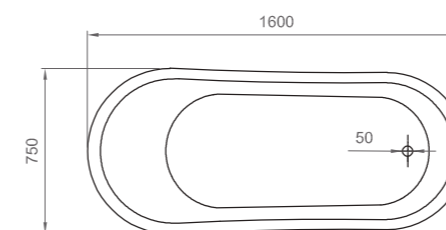

Concealed overflow
Floor drain
Capacity: 230 ltr
Net weight: 46 kg
Full weight: 276 kg
Feet included and adjustable
Pop-up waste included
Trap included
Exposed drain column included

○
Bianco Lucido | Glossy white
BV ACR L LOND 0001