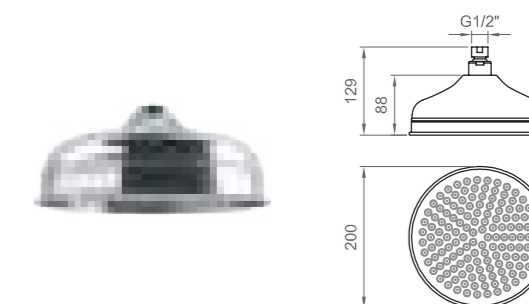

Ø 150 mm

Cromo | Chrome
BN SOF P SF08

A MURO | WALL MOUNTED

ABS

Soffione tondo in ABS, monogetto.
Round overhead single cast ABS shower head.

Ø 230 mm

Cromo | Chrome
BN SOF P SF12

Soffione in ottone, spessore 88 mm,
ispezionabile tramite viti.
88 mm thick brass shower head, serviceable with screws.