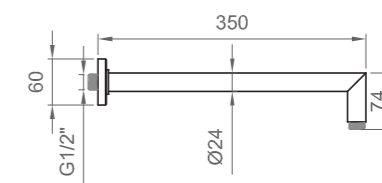

BRACCI DOCCIA | SHOWER ARMS

OTTONE | BRASS

Braccio doccia in ottone
Brass shower arm

Braccio doccia in ottone
Brass shower arm

L 300 mm

Cromo | Chrome
BN BRA C BR41

L 350 mm

Nero opaco | Matt black
BN BRA K BR40

L 350 mm

Cromo | Chrome
BN BRA C BR40