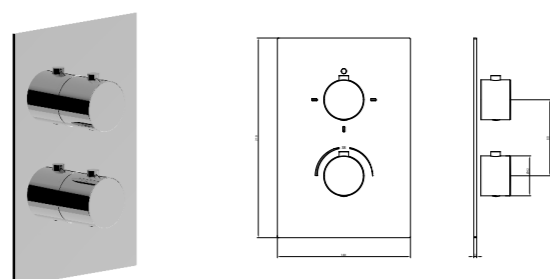

Set esterno per incasso termostatico universale 3
vie round
External set for thermostatic concealed body 3 ways round

Cromo | Chrome
BT TRM C IN10

Corpo incasso a pag 207
Concealed mixer p. 207