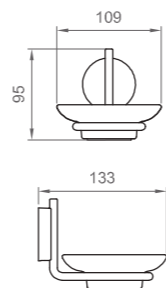

Portasapone a parete
con bacinella in vetro satinato
Wall-mounted soap holder, satin glass finish

● Cromo | Chrome
BH JOY C PS01