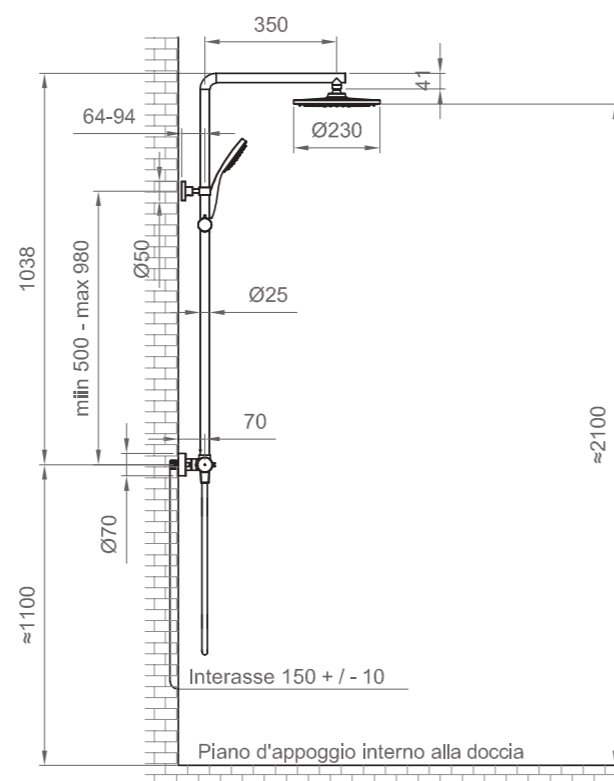

ROUND

Colonna con miscelatore dotata di deviatore a 2 vie in dischi ceramici.
Soffione in ABS Ø 230mm.
Flessibile antitorsione conico (1500mm).
Doccetta in ABS.

Column with mixer equipped with 2-way ceramic disk diverter.
Ø 230mm overhead ABS shower head.
Conical anti-twist hose (1500 mm).
ABS handset.

Cromo | Chrome

BN COL C RMIX 0002