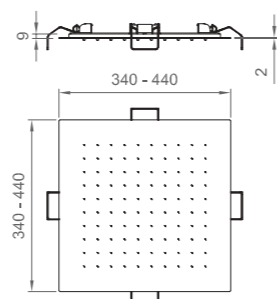

Soffione a soffitto ispezionabile quadro, fissaggio con molle, effetto PIOGGIA
Concealed, serviceable, square overhead RAIN shower head, with spring installation system

340x340 mm

Cromo | Chrome
BN SOF X SF43

440x440 mm

Cromo | Chrome
BN SOF X SF44