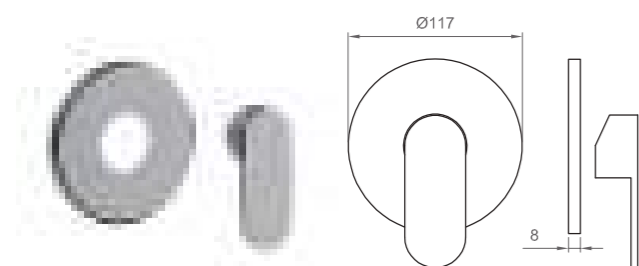

VERSILIA

Set esterno per incasso doccia UNIVERSALE,
1 via: piastra tonda + leva
External set for UNIVERSAL concealed 1-way shower:
round plate + handle

Cromo | Chrome
BT VER C IN05

Corpo incasso a pag 206
Concealed mixer p. 206