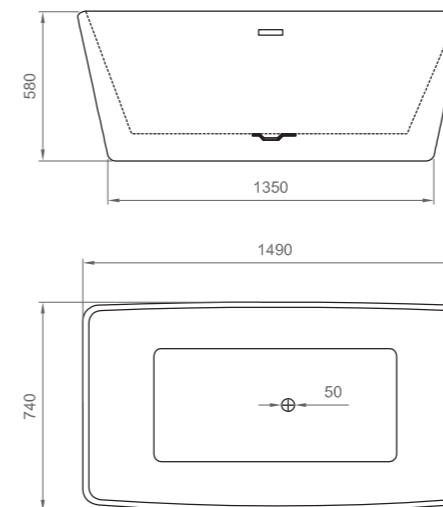

Con troppo pieno interno
Capacità: 230 lt
Peso netto: 46 kg
Peso a pieno: 276 kg
Piedini inclusi e regolabili
Piletta click-clack inclusa
Sifone incluso

Concealed overflow
Capacity: 230 ltr
Net weight: 46 kg
Full weight: 276 kg
Feet included and adjustable
Pop-up waste included
Trap included

Bianco Lucido | Glossy white

BV ACR L ZANT 0001