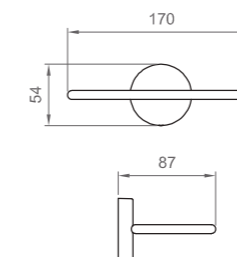

L 300 mm

L 450 mm

L 600 mm

Portasapone a parete
con bacinella in vetro satinato
Wall-mounted soap holder, satin glass finish

● Cromo | Chrome
BH JOY C PS01

JOY

Porta rotolo
Paper holder

● Cromo | Chrome
BH JOY C CA01