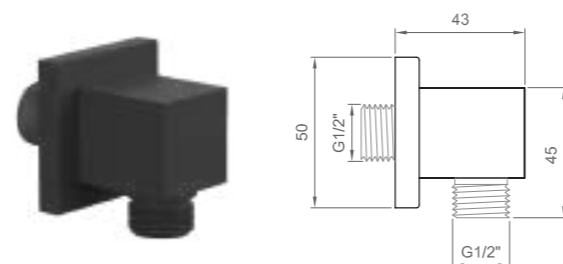

Pres**a** d'acqua in ottone
Brass water outlet wall elbow

Nero opaco | Matt black
BN PRE K PA13