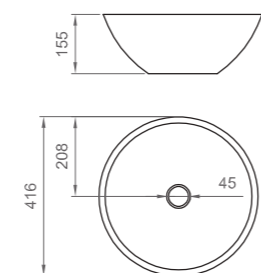

Lavabo in ceramica, senza troppo pieno
Ceramic basin, without overflow

Bianco lucido | Glossy white
BL CER L MUSA 0001

Bianco opaco | Matt white
BL CER O MUSA 0001

Basalto opaco | Matt basalt
BL CER B MUSA 0001

Cappuccino opaco | Matt cappuccino
BL CER P MUSA 0001

Nero opaco | Matt black
BL CER N MUSA 0001

Pilette in finitura a pag 116
Waste finishes p. 116