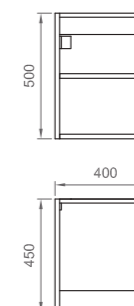

Base con 2 vani a giorno
Base with two open compartments