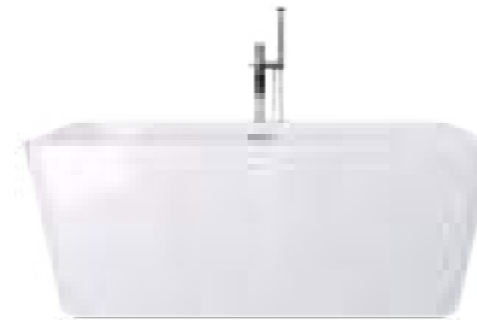

Con troppo pieno interno
Capacità: 230 lt
Peso netto: 46 kg
Peso a pieno: 276 kg
Piedini inclusi e regolabili
Piletta click-clack inclusa
Sifone incluso

Concealed overflow
Capacity: 230 ltr
Net weight: 46 kg
Full weight: 276 kg
Feet included and adjustable
Pop-up waste included
Trap included

Bianco Lucido | Glossy white

BV ACR L ZANT 0001