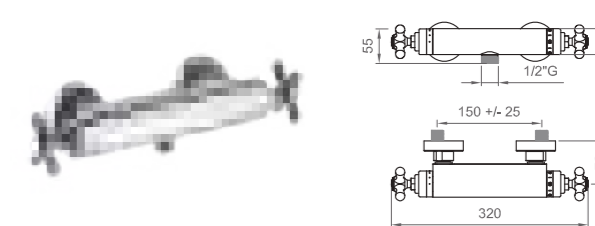

Miscelatore esterno doccia termostatico
Exposed thermostatic shower mixer

Cromo | Chrome
BT TRM C ES03