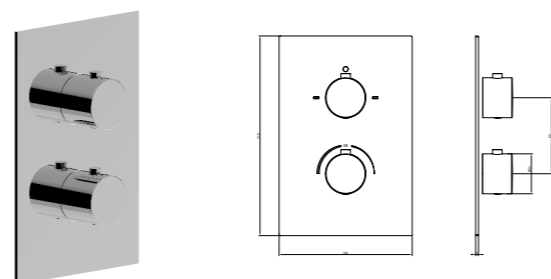

Set esterno per incasso termostatico universale 2 vie round
External set for thermostatic concealed body 2 ways round

Cromo | Chrome
BT TRM C IN08

Corpo incasso a pag 207
Concealed mixer p. 207