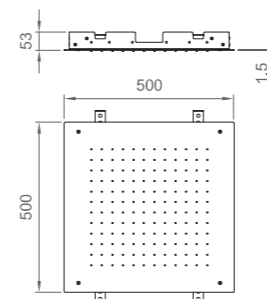

INCASSO SOFFITTO | CONCEALED OVERHEAD ACCIAIO INOX | STAINLESS STEEL

Soffione a soffitto quadro, effetto PIOGGIA
Concealed square overhead RAIN shower head

500x500 mm

Cromo | Chrome
BN SOF X SF47