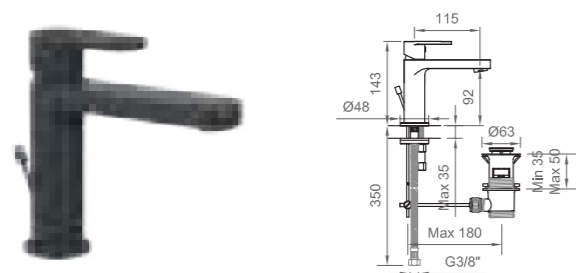

VERSILIA NERO | VERSILIA BLACK

Miscelatore lavabo con scarico
Basin mixer with drain

●
Nero opaco | Matt black
BT VER K LA01