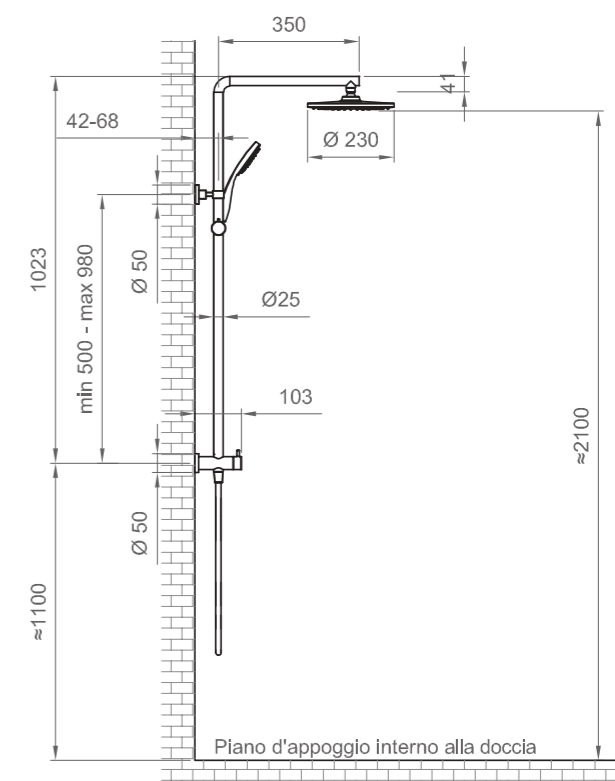

ROUND

Colonna con presa d'acqua a muro dotata di deviatore a 2 vie in dischi ceramici.
Soffione in ABS Ø 230mm.
Flessibile antitorsione conico (1500mm).
Doccetta in ABS.

Column with wall-mounted water outlet, equipped with 2-way ceramic disk diverter.
Ø 230mm overhead ABS shower head.
Conical anti-twist hose (1500 mm).
ABS handset.

Cromo | Chrome

BN COL C RPRE 0003