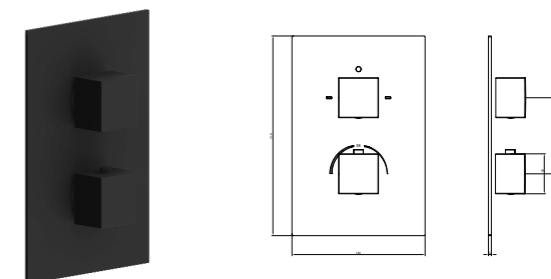

Set esterno per incasso termostatico universale 2
vie square
External set for thermostatic concealed body 2 ways square

Nero Opaco | Matt Black
BT TRM K IN09

Corpo incasso a pag 207
Concealed mixer p. 207