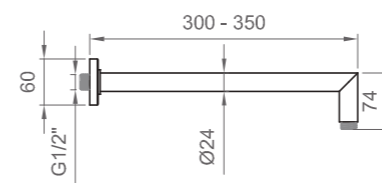

BRACCI DOCCIA | SHOWER ARMS

OTTONE | BRASS

Braccio doccia in ottone
Brass shower arm

Braccio doccia in ottone
Brass shower arm

L 300 mm

Cromo | Chrome
BN BRA C BR41

L 350 mm

Nero opaco | Matt black
BN BRA K BR40

L 350 mm

Cromo | Chrome
BN BRA C BR40