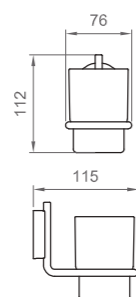

Portabicchiere a parete
con bicchiere in vetro satinato
Wall-mounted cup glass holder, satin finish

● Cromo | Chrome
BH JOY C PP01