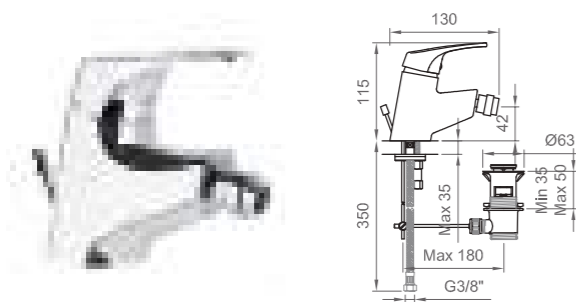

BLUMAR

Miscelatore incasso doccia, 1 via
Concealed 1-way shower mixer

 Cromo | Chrome
BT MAR C DO04

Miscelatore esterno doccia
con attacco da 1/2"
Exposed shower mixer with 1/2" connection

 Cromo | Chrome
BT MAR C DO03