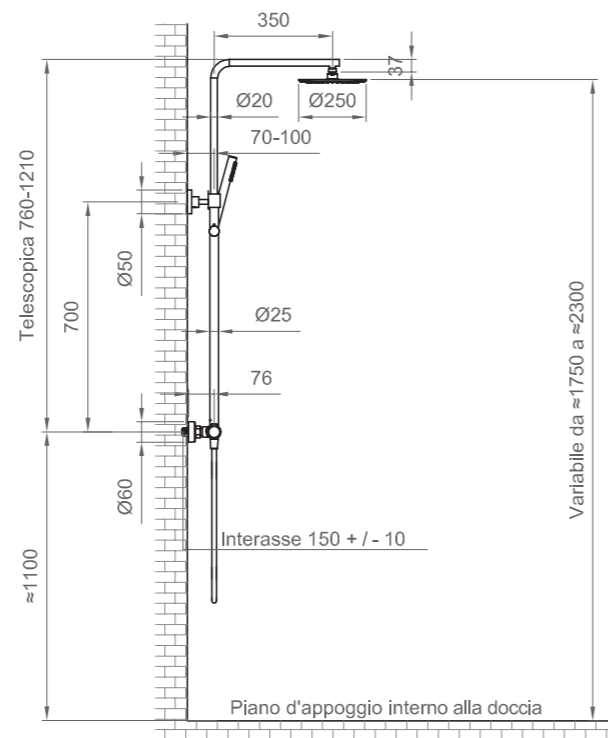

ROUND-T

Colonna telescopica con miscelatore termostatico dotata di deviatore a 2 vie in dischi ceramici.
Soffione in acciaio inox Ø 250mm.
Flessibile antitorsione conico (1500mm).
Doccetta in ottone.

Telescopic column with thermostatic mixer, equipped with 2-way ceramic disk diverter.
Ø 250 mm overhead stainless steel shower head.
Conical anti-twist hose (1500 mm).
Brass handset.

Cromo | Chrome

BN COL C RTRM 0011