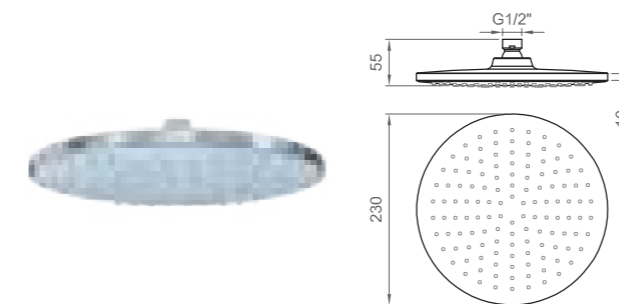

A MURO | WALL MOUNTED

ABS

Soffione tondo in ABS, monogetto.
Round overhead single cast ABS shower head.

Ø 230 mm

Cromo | Chrome
BN SOF P SF12