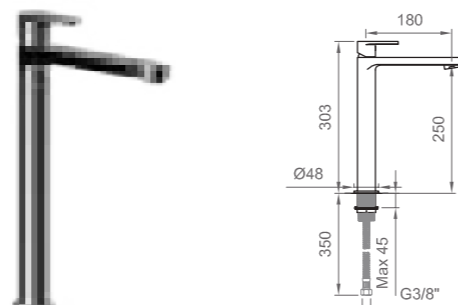

Miscelatore lavabo alto senza scarico
Basin mixer with high spout, no drain

●
Cromo | Chrome
BT VER C LA03