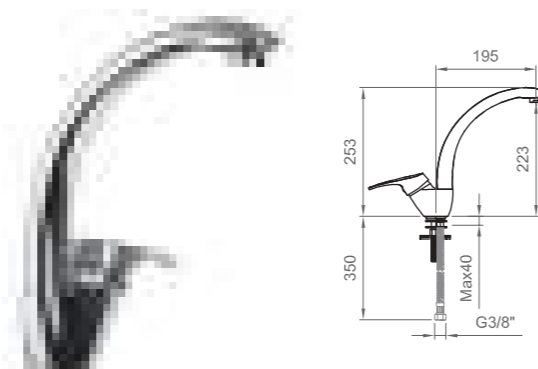

Miscelatore lavello orientabile.
Cartuccia Ø 40 mm
Swivel spout sink mixer
Cartridge Ø 40 mm

●
Cromo | Chrome
BT KIM C LA07