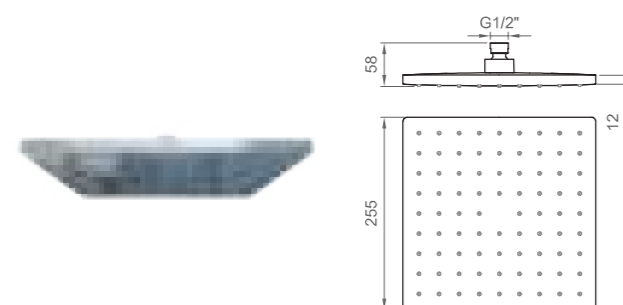

Soffione quadrato in ABS, monogetto.
Square overhead single cast ABS shower head.

255x255 mm

Cromo | Chrome
BN SOF P SF11