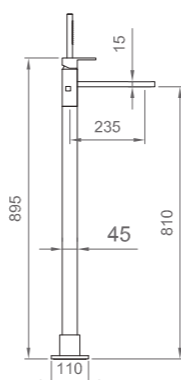

Miscelatore da terra per vasca, con dotazione, abbinabile alla serie Italia R nero.

Standing bath mixer with shower kit, to use with the Italia R black serie.

Nero opaco | Matt black

BT ITR K VA05