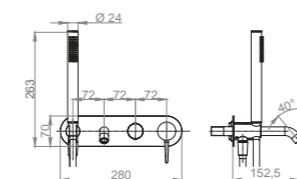

Set esterno per incasso vasca
External set for UNIVERSAL concealed bathtub mixer

Cromo | Chrome
BT NOV C VA07

Corpo incasso a pag 207
Concealed mixer p. 207