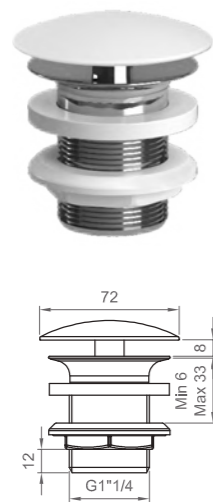

Piletta tonda 1" 1/4 click clack con calotta in ceramica e possibilità di configurarla con scarico libero
1 1/4" pop-up waste with ceramic cap and free flow option

Bianco opaco | Matt white
BT SCA O VR67