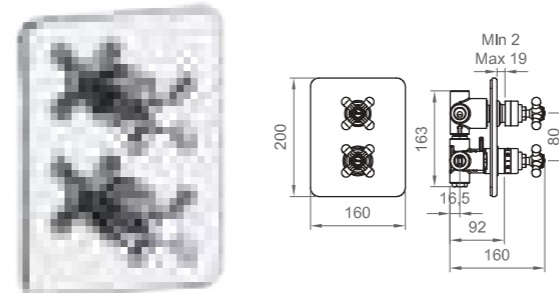

 Cromo | Chrome
BT TRM C ES03

Miscelatore esterno doccia termostatico, bottone di
 sicurezza e sistema "cool body"
 Exposed thermostatic shower mixer,
 safety button and "cool body" technology

 Cromo | Chrome
BT TRM C ES07