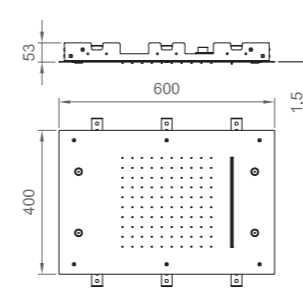

INCASSO SOFFITTO | CONCEALED OVERHEAD ACCIAIO INOX | STAINLESS STEEL

Soffione a soffitto rettangolare, effetto PIOGGIA + CASCATA + NEBULIZZAZIONE
Concealed rectangular overhead RAIN + WATERFALL + MIST shower head

400x600 mm

Cromo | Chrome
BN SOF X SF51