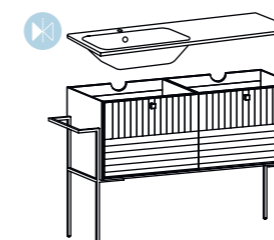

CASSETTIERA | Drawers

BEOLIBBASE1245
BEOLIMBASE1245

SUPPORTI (x2) | Brackets (x2)

BEOLIASUPP0001
BEOLIASUPP0002

LAVABO | Basin

Vasca Sinistra | Left bowl
BLMARLPLAN0004
BLMAROPLAN0004
Vasca Destra | Right bowl
BLMARLPLAN0005
BLMAROPLAN0005

+

+