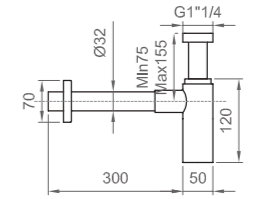

Sifone quadrato 1"1/4
1 1/4" square trap

Cromo | Chrome
BT SCA C VR41