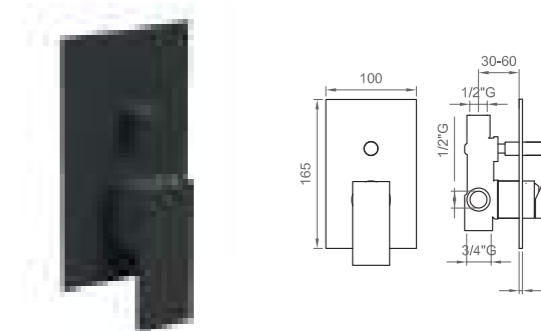

Miscelatore incasso doccia, 2 vie
Concealed 2-way shower mixer

●
Nero opaco | Matt black
BT ITR K IN04