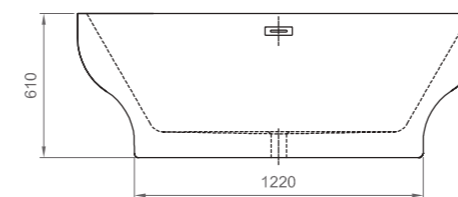

Con troppo pieno integrato.
Capacità: 260 lt
Peso netto: 46 kg
Peso a pieno: 306 kg
Sifone incluso
Piedini inclusi e regolabili
Piletta click-clack inclusa

Concealed overflow.
Capacity*: 260 ltr
Net weight: 46 kg
Full weight: 306 kg
Trap included
Feet included and adjustable
Pop-up waste included

Bianco Lucido | Glossy white
BV ACR L SANT 0001