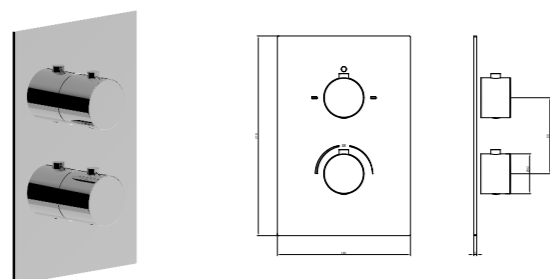

TERMOSTATICI

Set esterno per incasso termostatico universale 2
vie round
External set for thermostatic concealed body 2 ways round

Cromo | Chrome
BT TRM C IN08

Corpo incasso a pag 207
Concealed mixer p. 207