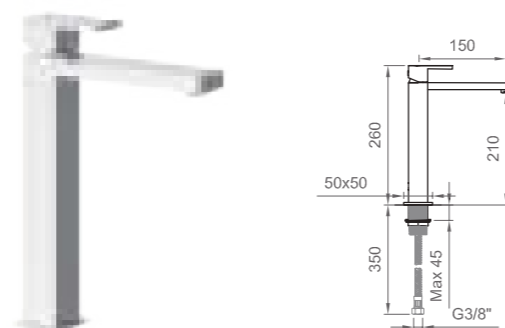

Miscelatore lavabo medio senza scarico
Basin mixer with medium spout without waste

●
Cromo | Chrome
BT ITR C LA16