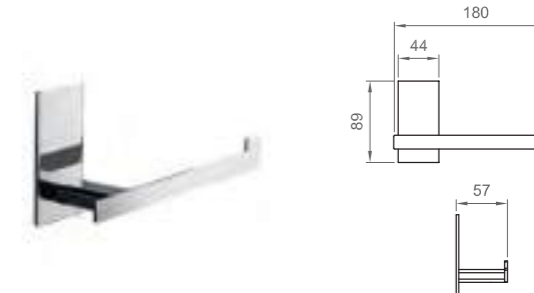

Porta rotolo
Paper holder

Cromo | Chrome
BH BLA C CA01