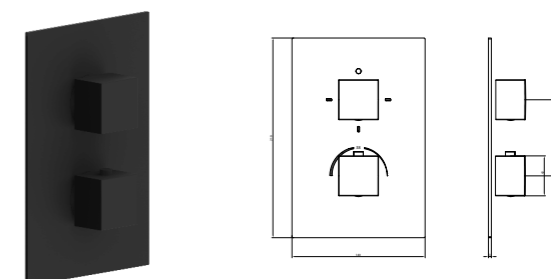

Set esterno per incasso termostatico universale 3
vie square
External set for thermostatic concealed body 3 ways square

Nero Opaco | Matt Black
BT TRM K IN11

Corpo incasso a pag 207
Concealed mixer p. 207