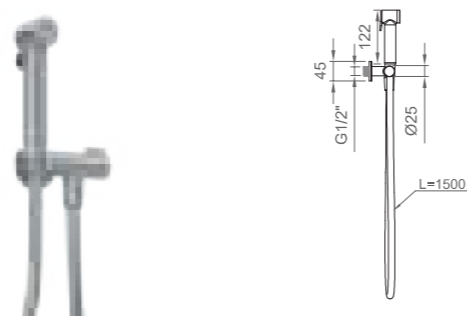

DOCGETTA SANITARIA | SHOWER KIT FOR WC

Kit in ottone con presa d'acqua e rubinetto on/off integrato. Flessibile antitorsione 1500 mm. Doccetta Sanitaria.

Shower kit with water outlet and integrated on/off mixer. 1500 mm anti-twist hose. Hand spray

Cromo | Chrome

BN KIT C KI51