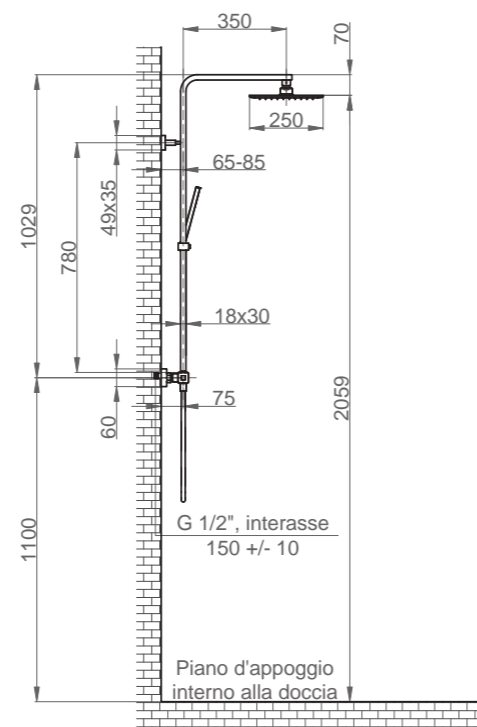

SQUARE

Colonna con miscelatore termostatico dotata di deviatore a 2 vie in dischi ceramici.
Soffione in acciaio inox 250x250mm.
Flessibile antitorsione conico (1500mm).
Doccetta in ottone.

Column with thermostatic mixer, equipped with 2-way ceramic disk diverter.
250 x 250 mm stainless steel shower head
Conical anti-twist hose (1500 mm).
Brass handset.

Cromo | Chrome

BN COL C QTRM 0011