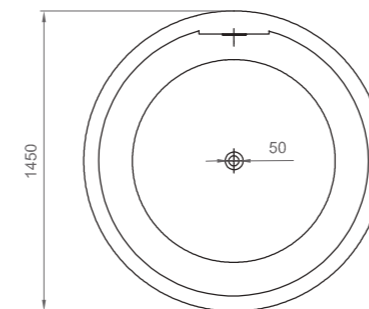

VASCHE | BATHTUBS

ACRILICO | ACRYLIC

MYKONOS

Con troppo pieno integrato.
Capacità: 320 lt
Peso netto: 54 kg
Peso a pieno: 374 kg
Sifone incluso
Piedini inclusi e regolabili
Piletta click-clack inclusa

Concealed overflow.
Capacity: 320 ltr
Net weight: 54 kg
Full weight: 374 kg
Trap included
Feet included and adjustable
Pop-up waste included

○
Bianco Lucido | Glossy white

BV ACR L MYKO 0001