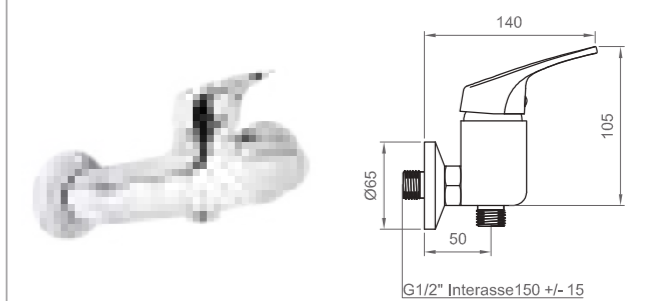

Miscelatore esterno doccia
con attacco da 1/2"
Exposed shower mixer with 1/2" connection

Cromo | Chrome
BT MAR C DO03