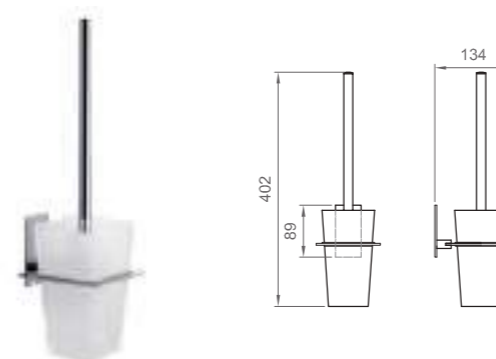

Portascopino da parete
con bacinella in vetro satinato
Wall-mounted brush holder, satin glass finish

Cromo | Chrome
BH BLA C SC01