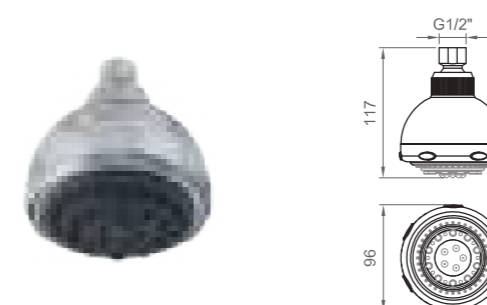

Soffione in ABS, 3 getti
Triple cast ABS shower head

Ø 96 mm

Cromo | Chrome
BN SOF P SF05