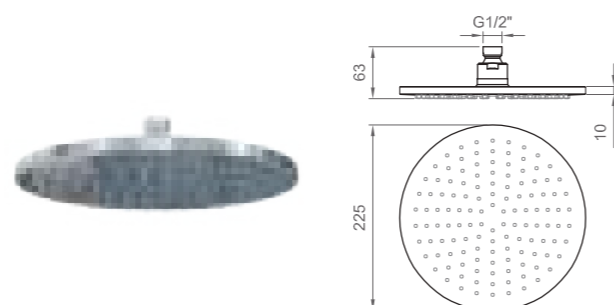

Ø 200 mm

Cromo | Chrome
BN SOF C SF05

Soffione quadrato in ABS, monogetto.
Square overhead single cast ABS shower head.

255x255 mm

Cromo | Chrome
BN SOF P SF11

Soffione tondo in ABS, monogetto.
Round overhead single cast ABS shower head.