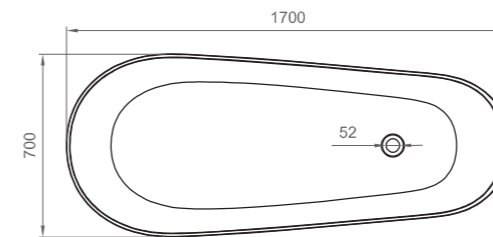

Concealed overflow
Inside depth: 436 mm
Capacity: 355 ltr
Net weight: 100 kg
Full weight: 455 kg
Feet included and adjustable
Pop-up waste included
Trap included

Bianco opaco | Matt white

BV V02