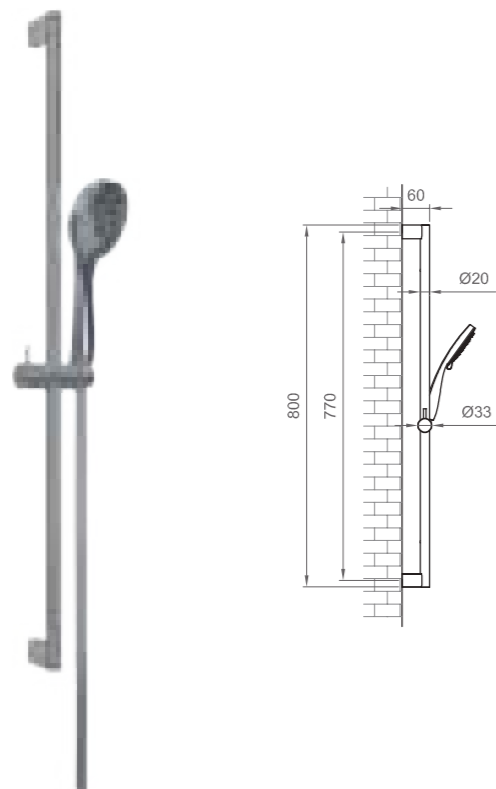

ASTE ROUND ROUND SHOWER RAILS

ROUND

Asta doccia tonda.
Flessibile antitorsione conico (1500mm).
Doccetta in ABS a due funzioni.

Round chrome shower rail.
Conical anti-twist hose (1500 mm).
ABS handset with two settings.