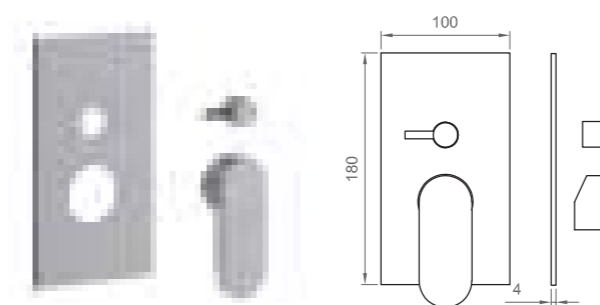

VERSILIA

Set esterno per incasso doccia UNIVERSALE,
3 vie: piastra + leva
External set for UNIVERSAL concealed 3-way shower:
plate + handle

Cromo | Chrome
BT VER C IN07

Corpo incasso a pag 206
Concealed mixer p. 206