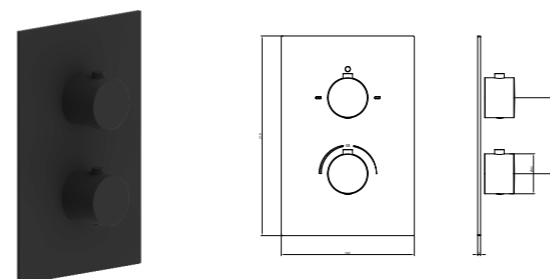

TERMOSTATICI

Set esterno per incasso termostatico universale 2
vie round
External set for thermostatic concealed body 2 ways round

Nero Opaco | Matt Black
BT TRM K IN08

Corpo incasso a pag 207
Concealed mixer p. 207