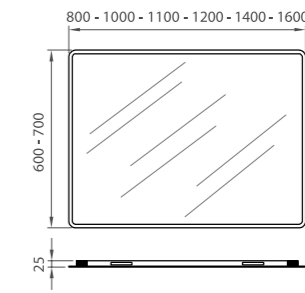

Specchio rettangolare retroilluminato
Backlit rectangular mirror

600x800 mm

BE SPE R RETT 6080

700x1200 mm

BE SPE R RETT 7012

700x1000 mm

BE SPE R RETT 7010

700x1400 mm

BE SPE R RETT 7014

700x1100 mm

BE SPE R RETT 7011

700x1600 mm

BE SPE R RETT 7016

RAEE