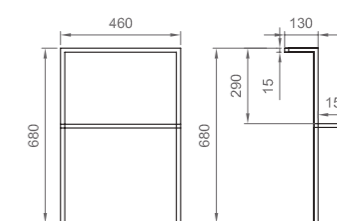

Gamba con porta asciugamani per base lavabo
Leg with towel rail for basin base

●
Nero opaco | Matt black
BE OLI A SUPP 0002