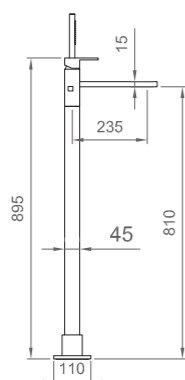

COLONNE DA TERRA | STANDING BATH MIXERS

Miscelatore da terra per vasca, con dotazione, abbinabile alla serie Italia R.

Standing bath mixer with shower kit, to use with the Italia R serie.

Cromo | Chrome

BT ITR C VA05