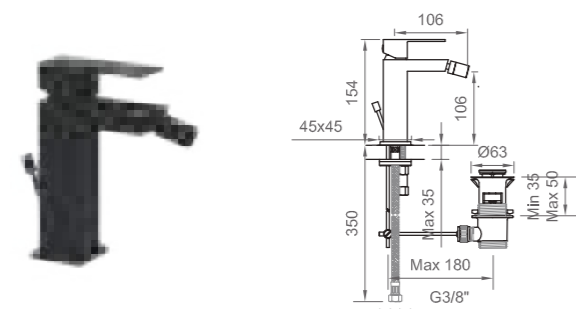

ITALIA R NERO | ITALIA R BLACK

Miscelatore lavabo con scarico
Basin mixer with drain

●
Nero opaco | Matt black
BT ITR K LAF1

Miscelatore lavabo alto senza scarico
Basin, medium basin, high basin and bidet

●
Nero opaco | Matt black
BT ITR K LAF5

Piletta click-clack a pag 117
Pop-up waste p. 117

ITALIA R NERO | ITALIA R BLACK

Miscelatore lavabo a parete compreso di box incasso, bocca 225 mm
Wall-mounted basin mixer complete with concealed box, 225 mm spout

●
Nero opaco | Matt black
BT ITR K LA20

Piletta click-clack a pag 117
Pop-up waste p. 117

Miscelatore incasso doccia, 2 vie
Concealed 2-way shower mixer

●
Nero opaco | Matt black
BT ITR K IN04

Miscelatore lavabo a parete compreso di box incasso, bocca 180 mm
Wall-mounted basin mixer complete with concealed box, 180 mm spout

●
Nero opaco | Matt black
BT ITR K LA19

Piletta click-clack a pag 117
Pop-up waste p. 117

Miscelatore incasso doccia, 1 via
Concealed 1-way shower mixer

●
Nero opaco | Matt black
BT ITR K IN02

●
Nero Opaco | Matt Black
BT TRM K IN09

Corpo incasso a pag 207
Concealed mixer p. 207