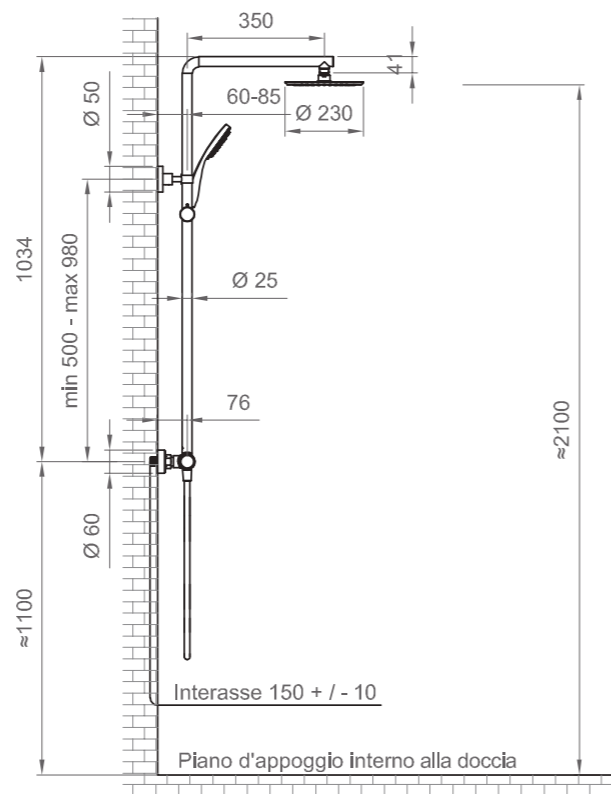

ROUND

Colonna con miscelatore termostatico dotata di deviatore a 2 vie in dischi ceramici.
Soffione in ABS Ø 230mm.
Flessibile antitorsione conico (1500mm).
Doccetta in ABS.

Column with thermostatic mixer, equipped with 2-way ceramic disk diverter.
Ø 230mm overhead ABS shower head.
Conical anti-twist hose (1500 mm).
ABS handset.

Cromo | Chrome

BN COL C RTRM 0001