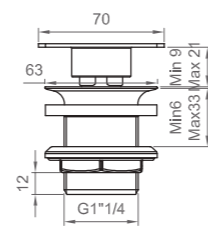

Piletta quadrata 1"1/4 con scarico libero
1 1/4" square waste with free flow

Cromo | Chrome
BT SCA C VR77