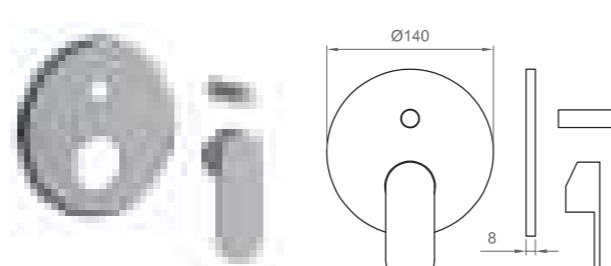

Set esterno per incasso doccia UNIVERSALE,
2 vie: piastra tonda+ leva
External set for UNIVERSAL concealed 2-way shower:
round plate + handle

Cromo | Chrome
BT VER C IN06

Corpo incasso a pag 206
Concealed mixer p. 206