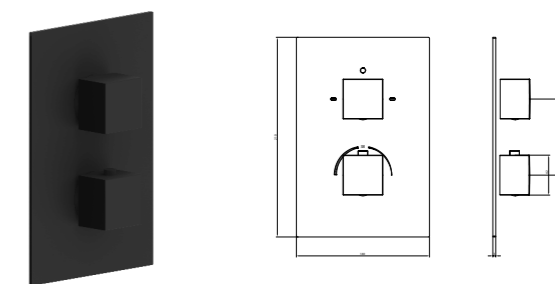

Miscelatore incasso doccia, 1 via
Concealed 1-way shower mixer

●
Nero opaco | Matt black
BT ITR K IN02

Set esterno per incasso termostatico universale 2 vie square
External set for thermostatic concealed body 2 ways square