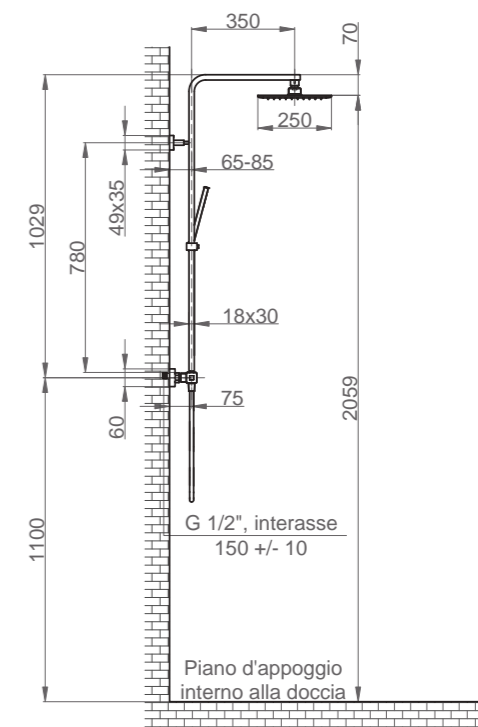

Column with thermostatic mixer, equipped with 2-way ceramic disk diverter.
250 x 250 mm stainless steel shower head
Conical anti-twist hose (1500 mm).
Brass handset.

Cromo | Chrome

BN COL C QTRM 0011

SQUARE