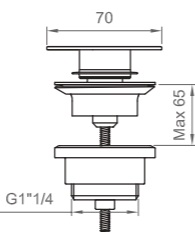

Piletta quadrata 1"1/4 click clack senza troppo pieno
1 1/4" round pop-up waste without overflow

Cromo | Chrome
BT SCA C VR07