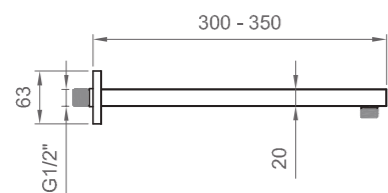

BRACCI DOCCIA | SHOWER ARMS

OTTONE | BRASS

Braccio doccia in ottone
Brass shower arm

Braccio doccia in ottone
Brass shower arm

L 300 mm

Cromo | Chrome
BN BRA C BR18

L 350 mm

Nero opaco | Matt black
BN BRA K BR08

L 350 mm

Cromo | Chrome
BN BRA C BR08