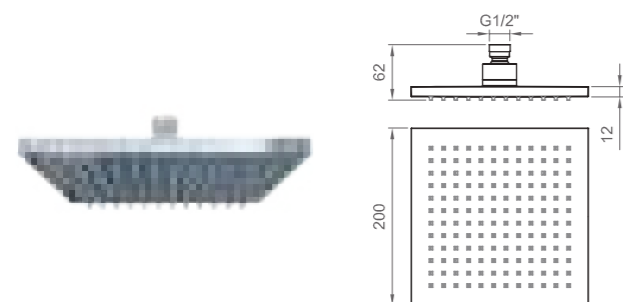

- 

Nero opaco | Matt Black
BN SOF K SF25

A MURO | WALL MOUNTED

ABS

Soffione quadrato in ABS, monogetto.
Square overhead single cast ABS shower head.

200x200 mm

Cromo | Chrome
BN SOF P SF10

Soffione tondo in ABS, monogetto.
Round overhead single cast ABS shower head.