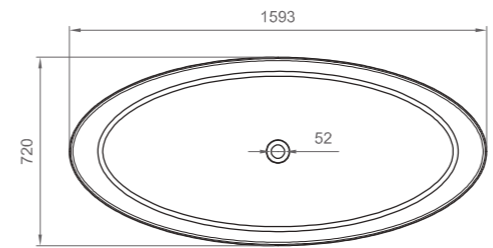

Exposed overflow
Inside depth: 545 mm
Capacity*: 400 ltr
Net weight: 84.5 kg
Full weight: 484.5 kg
Feet included and adjustable
Pop-up waste included
Exposed drain column included
Trap not included

○
Bianco Lucido | Glossy white
BV V05