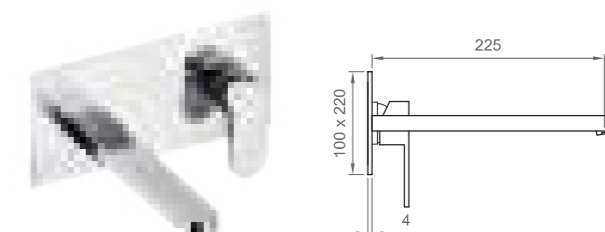

Set esterno per miscelatore lavabo parete:
piastra unica + bocca 225 mm + leva
External set for wall-mounted basin mixer:
single plate + 225 mm spout + handle

●
Cromo | Chrome
BT VER C LA12

Corpo incasso a pag 208
Concealed mixer p. 208