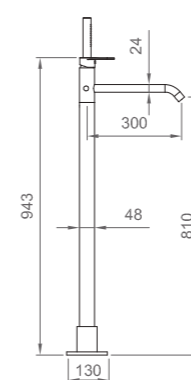

Miscelatore da terra per vasca, con dotazione, abbinabile alla serie Versilia.

Standing bath mixer with shower kit, to use with the Versilia serie.

Cromo | Chrome

BT VER C VA06