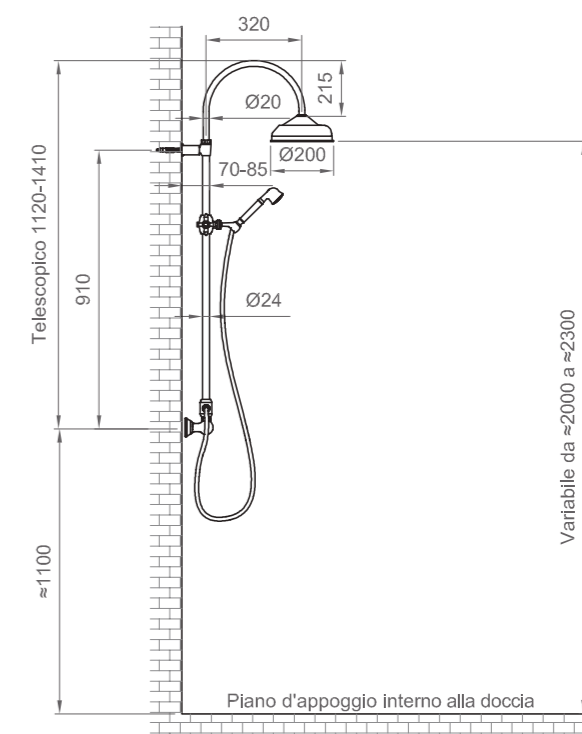

Colonna con presa d'acqua a muro,
dotata di deviatore.
Soffione in ottone, $\varnothing$ 200 mm,
ispezionabile con viti.
Flessibile a doppia aggraffatura 1500 mm.
Doccetta in ottone

Column with wall-mounted water outlet,
equipped with diverter.
 $\varnothing$ 200mm brass shower head, serviceable with screws.
1500 mm double interlock hose.
Brass handset.

Cromo | Chrome

BN COL C CL32