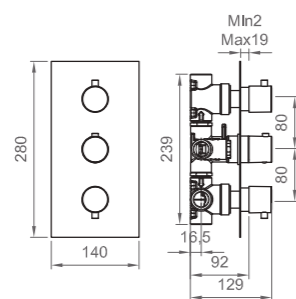

STILNOVO

Miscelatore incasso termostatico,
bottone di sicurezza, 4 vie
Concealed thermostatic 4-way mixer with safety button

Cromo | Chrome
BT TRM C IN07