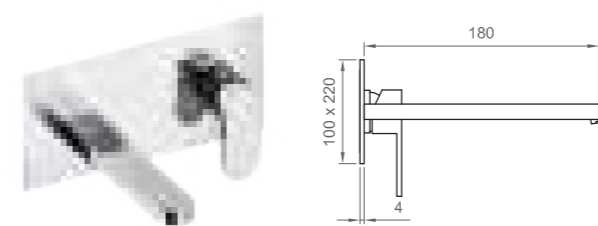

Set esterno per miscelatore lavabo a parete:
piastra unica + bocca 180 mm + leva
External set for wall-mounted basin mixer:
single plate + 180 mm spout + handle

●
Cromo | Chrome
BT VER C LA11

Corpo incasso a pag 208
Concealed mixer p. 208