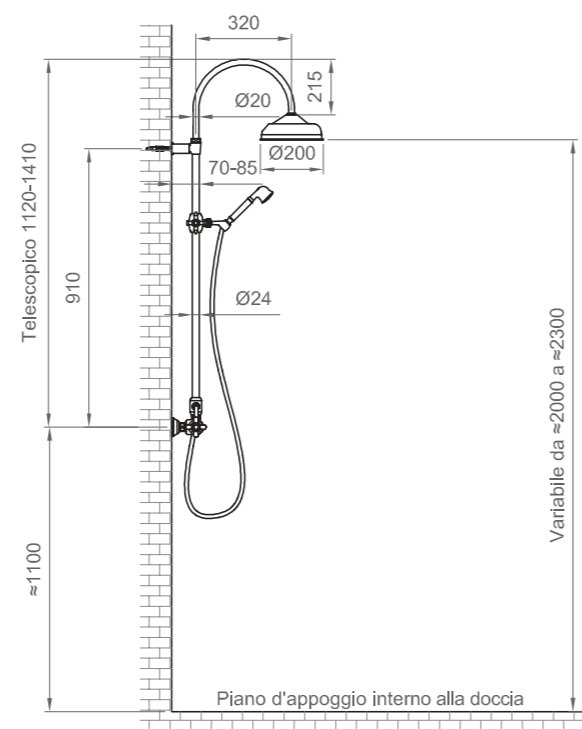

Colonna con miscelatore termostatico,
dotata di deviatore.
Soffione in ottone, $\varnothing$ 200 mm, ispezionabile con viti.
Flessibile a doppia aggraffatura 1300 mm.
Doccetta in ottone.

Column with thermostatic mixer, equipped with diverter.
 $\varnothing$ 200mm brass shower head, serviceable with screws.
1300 mm double interlock hose.
Brass handset.

Cromo | Chrome

BN COL C CL31