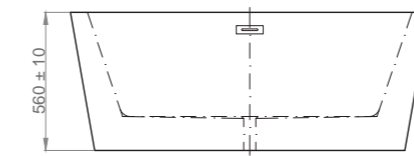

IBIZA

Con troppo pieno integrato.
Capacità: 160 lt
Peso netto: 41 kg
Peso a pieno: 201 kg
Piedini inclusi e regolabili
Piletta click-clack inclusa
Sifone incluso

Concealed overflow.
Capacity: 160 ltr
Net weight: 41 kg
Full weight: 201 kg
Feet included and adjustable
Pop-up waste included
Trap included

Bianco Lucido | Glossy white

BV ACR L IBIZ 0001