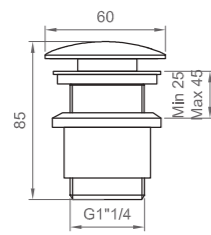

Piletta tonda 1"1/4 click clack senza troppo pieno
1 1/4" pop-up waste with overflow

Cromo | Chrome
BT SCA C VR51