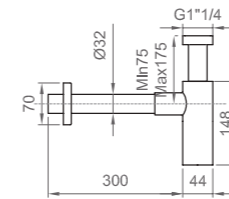

SIFONI | TRAP

Sifone tondo 1"1/4
1 1/4" round trap

Cromo | Chrome
BT SCA C VR40