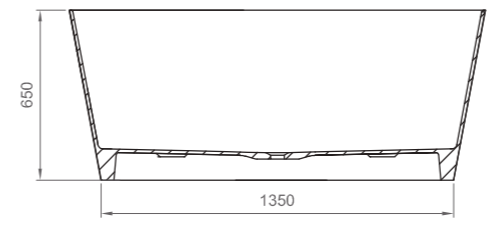

Exposed overflow
Inside depth: 545 mm
Capacity*: 400 ltr
Net weight: 84.5 kg
Full weight: 484.5 kg
Feet included and adjustable
Pop-up waste included
Exposed drain column included
Trap not included

○
Bianco Lucido | Glossy white
BV V05