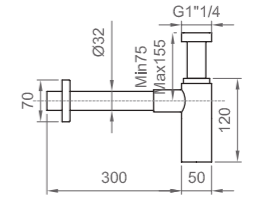

Sifone quadrato 1"1/4
1 1/4" square trap

Nero opaco | Matt black
BT SCA K VR41