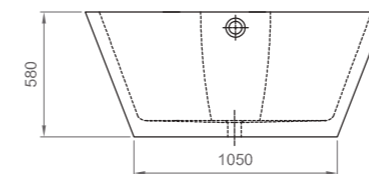

VASCHE | BATHTUBS

ACRILICO | ACRYLIC

MYKONOS

Con troppo pieno integrato.
Capacità: 320 lt
Peso netto: 54 kg
Peso a pieno: 374 kg
Sifone incluso
Piedini inclusi e regolabili
Piletta click-clack inclusa

Concealed overflow.
Capacity: 320 ltr
Net weight: 54 kg
Full weight: 374 kg
Trap included
Feet included and adjustable
Pop-up waste included

○
Bianco Lucido | Glossy white

BV ACR L MYKO 0001