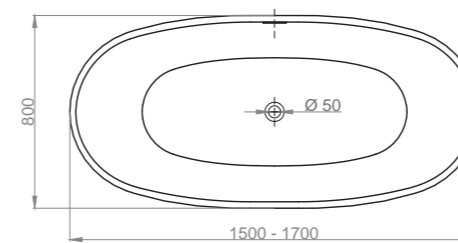

Con troppo pieno integrato
Dimensioni esterne 1500x800 mm
Capacità: 210 lt
Peso netto: 41 kg
Peso a pieno: 251 kg
Sifone incluso
Piedini inclusi e regolabili
Piletta click-clack inclusa

Exposed overflow
External dimensions: 1500 x 800 mm
Capacity*: 210 ltr
Net weight: 41 kg
Full weight: 251 kg
Trap included
Feet included and adjustable
Pop-up waste included

Bianco Lucido | Glossy white

BV ACR L RODI 0001