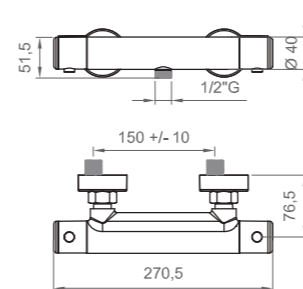

STILNOVO

Miscelatore esterno doccia termostatico,
bottone di sicurezza e sistema "cool body"
Exposed thermostatic shower mixer, safety button
and "cool body" technology

Cromo | Chrome
BT TRM C ES07