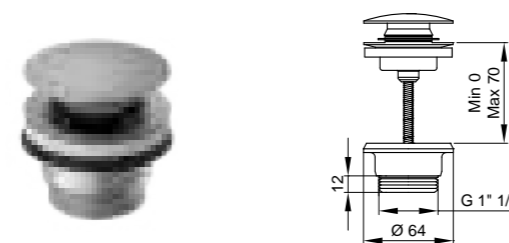

Piletta tonda "click-clack" 1"1/4
1"1/4 "click-clack" round waste

Inox Spazzolato | Inox Brushed
BT STL X VR66