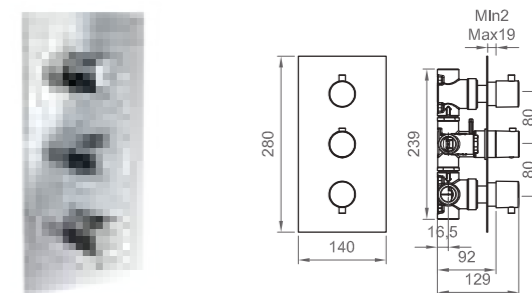

Miscelatore incasso termostatico, bottone di sicurezza, 4 vie
Concealed thermostatic 4-way mixer with safety button

Cromo | Chrome
BT TRM C IN07