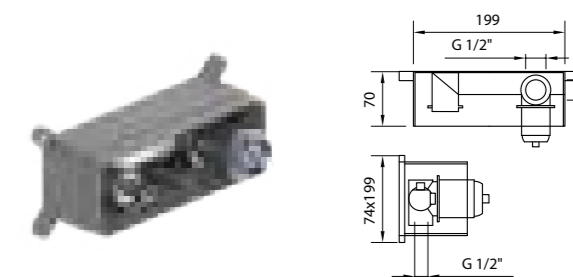

Box + corpo incasso lavabo + bolla integrata
Box + concealed basin mixer + integrated spirit level

Inox Spazzolato | Inox Brushed
BT STL X IN04