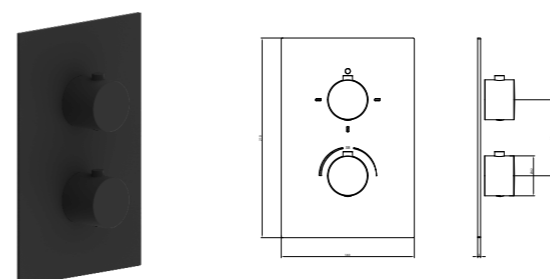

Set esterno per incasso termostatico universale 3
vie round
External set for thermostatic concealed body 3 ways round

Nero Opaco | Matt Black
BT TRM K IN10

Corpo incasso a pag 207
Concealed mixer p. 207