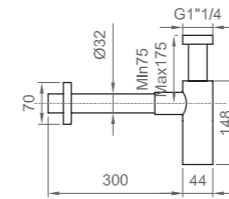

Sifone tondo 1"1/4
1 1/4" round trap

Nero opaco | Matt black
BT SCA K VR40