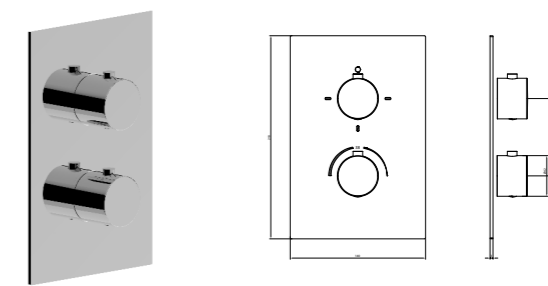

Set esterno per incasso termostatico universale 3
vie round
External set for thermostatic concealed body 3 ways round

Cromo | Chrome
BT TRM C IN10

Corpo incasso a pag 207
Concealed mixer p. 207