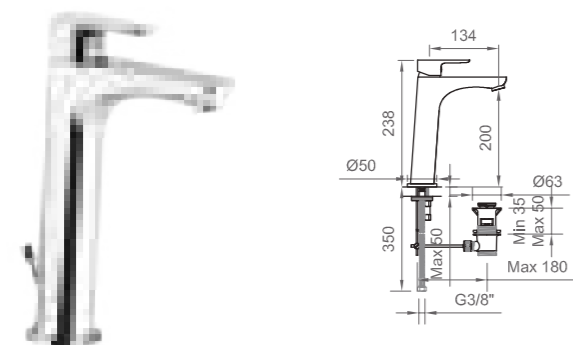

Miscelatore lavabo alto con scarico
Basin mixer with high spout with waste

Cromo | Chrome
BT EST C LA02