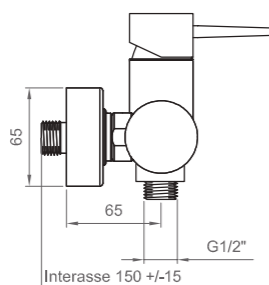

Miscelatore esterno doccia
con attacco da 1/2"
Exposed shower mixer with 1/2" connection

Cromo | Chrome
BT NOV C DO03