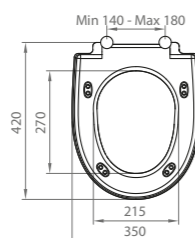

SEDILE SAIL | SAIL SEAT

Sedile termoindurente con chiusura soft-close e sgancio rapido

Slim thermoset seat, with soft-close and quick release system

Bianco lucido | Glossy white

BS SAI L 0001

Abbinabile al vaso
To use with the WC

BC SAI L VASO

BC SAI L VASO 0001

Sedile termoindurente
Slim thermoset seat

Bianco lucido | Glossy white

BS SAI L 0002

Abbinabile al vaso
To use with the WC

BC SAI L VASO

BC SAI L VASO 0001

DOCGETTA SANITARIA | SHOWER KIT FOR WC

Kit in ottone con presa d'acqua e rubinetto on/off integrato. Flessibile antitorsione 1500 mm. Doccetta sanitaria.

Shower kit with water outlet and integrated on/off mixer. 1500 mm anti-twist hose. Hand spray

Cromo | Chrome

BN KIT C KI51