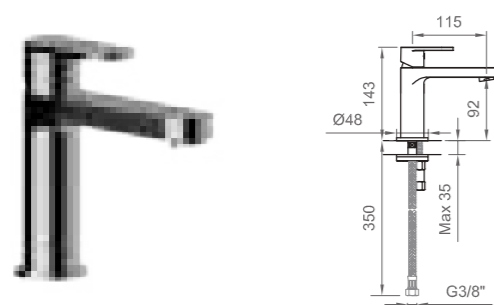

Miscelatore lavabo senza scarico
Basin mixer without drain

●
Cromo | Chrome
BT VER C LA02