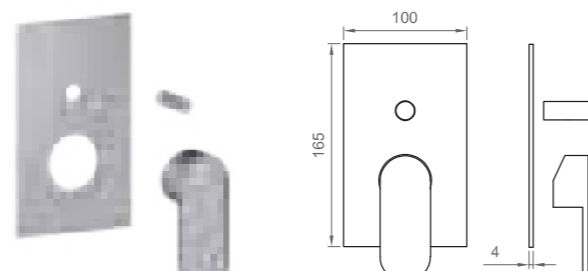

Set esterno per incasso doccia UNIVERSALE,
2 vie: piastra quadra+ leva
External set for UNIVERSAL concealed 2-way shower:
square plate + handle

Cromo | Chrome
BT VER C IN04

Corpo incasso a pag 206
Concealed mixer p. 206