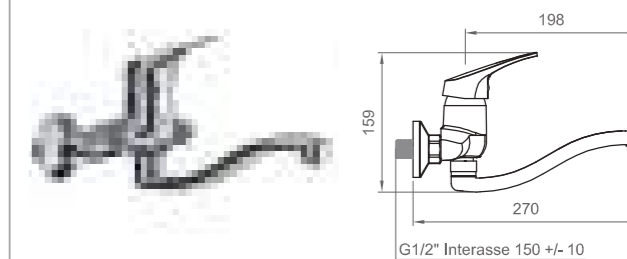

Miscelatore lavello a muro orientabile
Cartuccia Ø 40 mm
Wall-mounted swivel spout sink mixer.
Cartridge Ø 40 mm

●
Cromo | Chrome
BT KIM C LA01