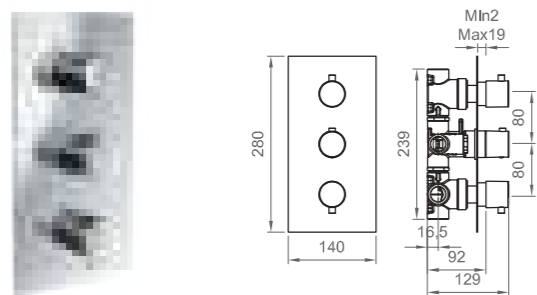

MISCELATORI | MIXERS
TERMOSTATICI

Miscelatore incasso termostatico,
bottone di sicurezza, 4 vie
Concealed thermostatic 4-way mixer with safety button

Cromo | Chrome
BT TRM C IN07