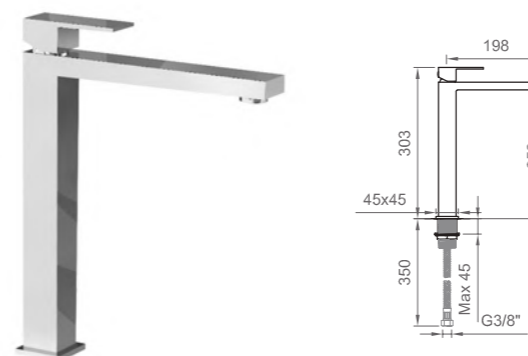

Miscelatore lavabo alto senza scarico
Basin mixer with high spout without waste

●
Cromo | Chrome
BT ITR C LAF5