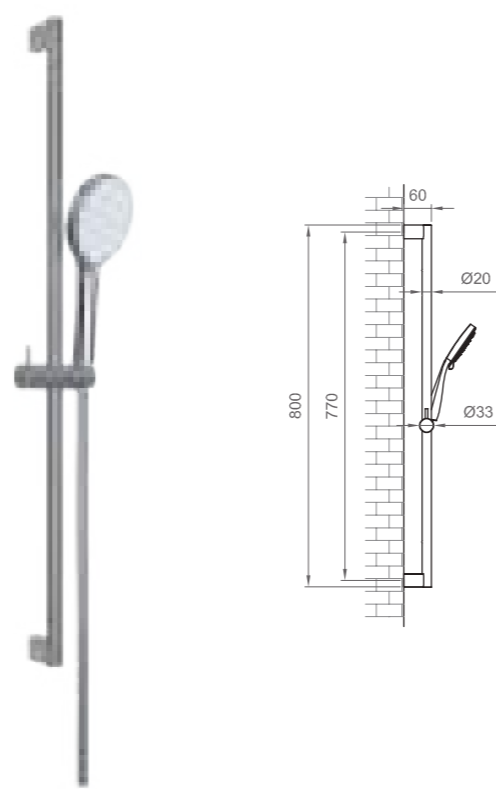

Asta doccia tonda.
Flessibile antitorsione conico (1500mm).
Doccetta in ABS a due funzioni con piatto bianco.

Round chrome shower rail.
Conical anti-twist hose (1500 mm).
ABS handset with two settings and white face.

Cromo | Chrome

BN AST C AS43